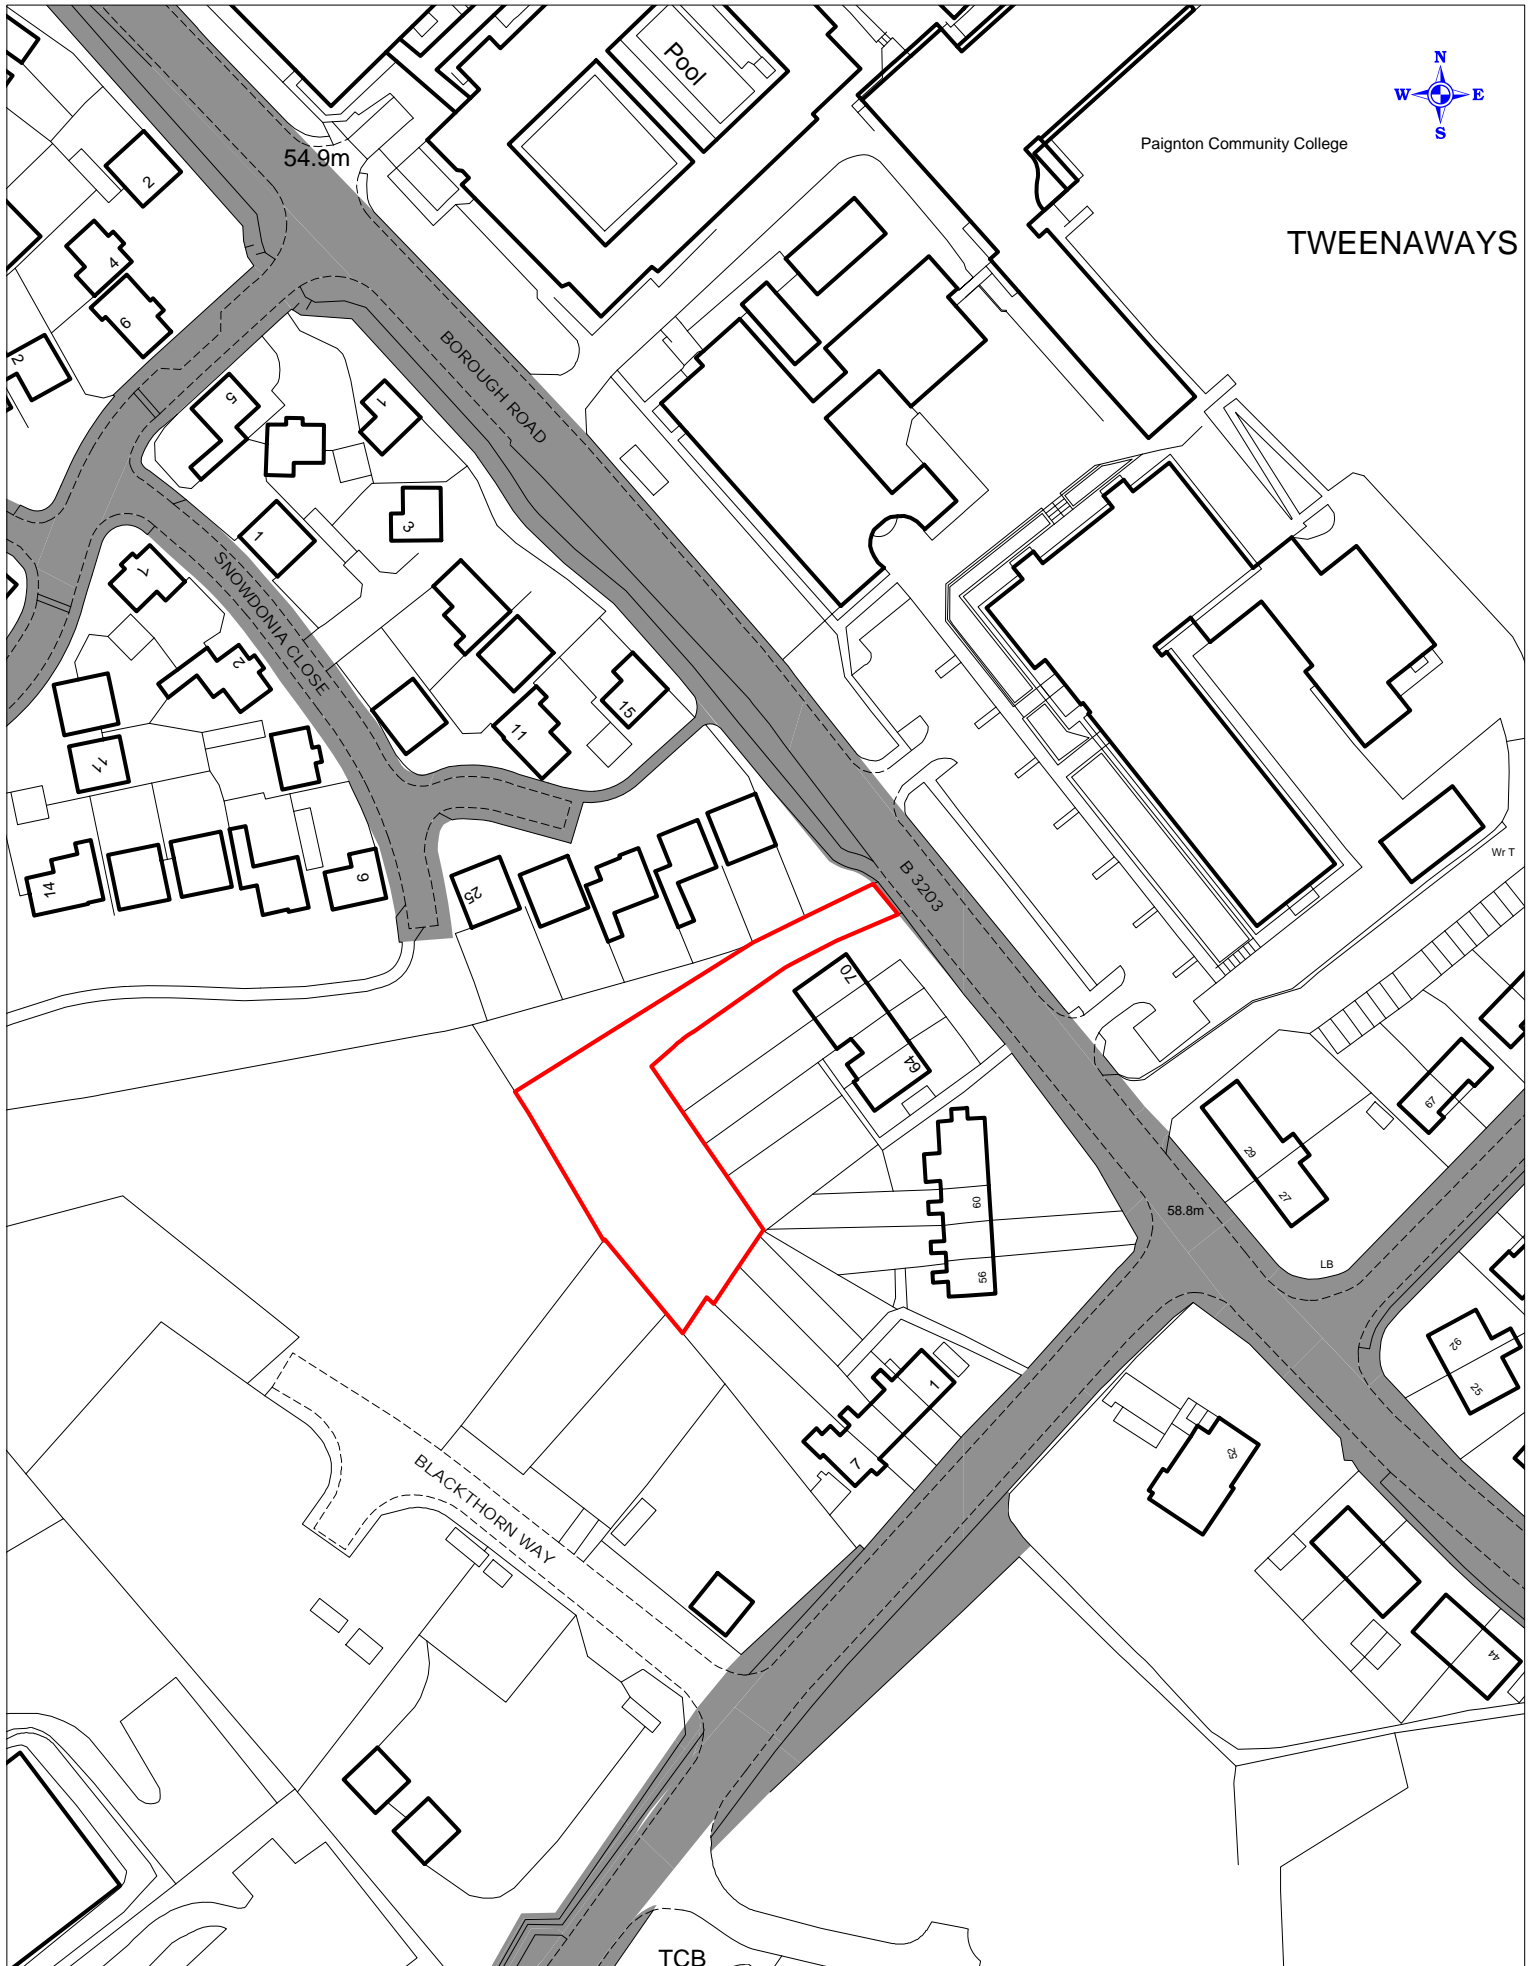

# TWEENAWAYS

**Title: Land R/O 70 Borough Road, Paignton**

**EM Plan No: EM133**

**Asset No: P0168A**

**Date: 8th December 2004**

**Scale: 1:1250**

**FINANCE DIRECTORATE - ESTATES SERVICE**

Reproduced from the Ordnance Survey mapping with the permission of the Controller of HMSO. (c) Crown Copyright.  
Unauthorised reproduction infringes crown copyright and may lead to prosecution or civil proceedings. Torbay Council LA079782